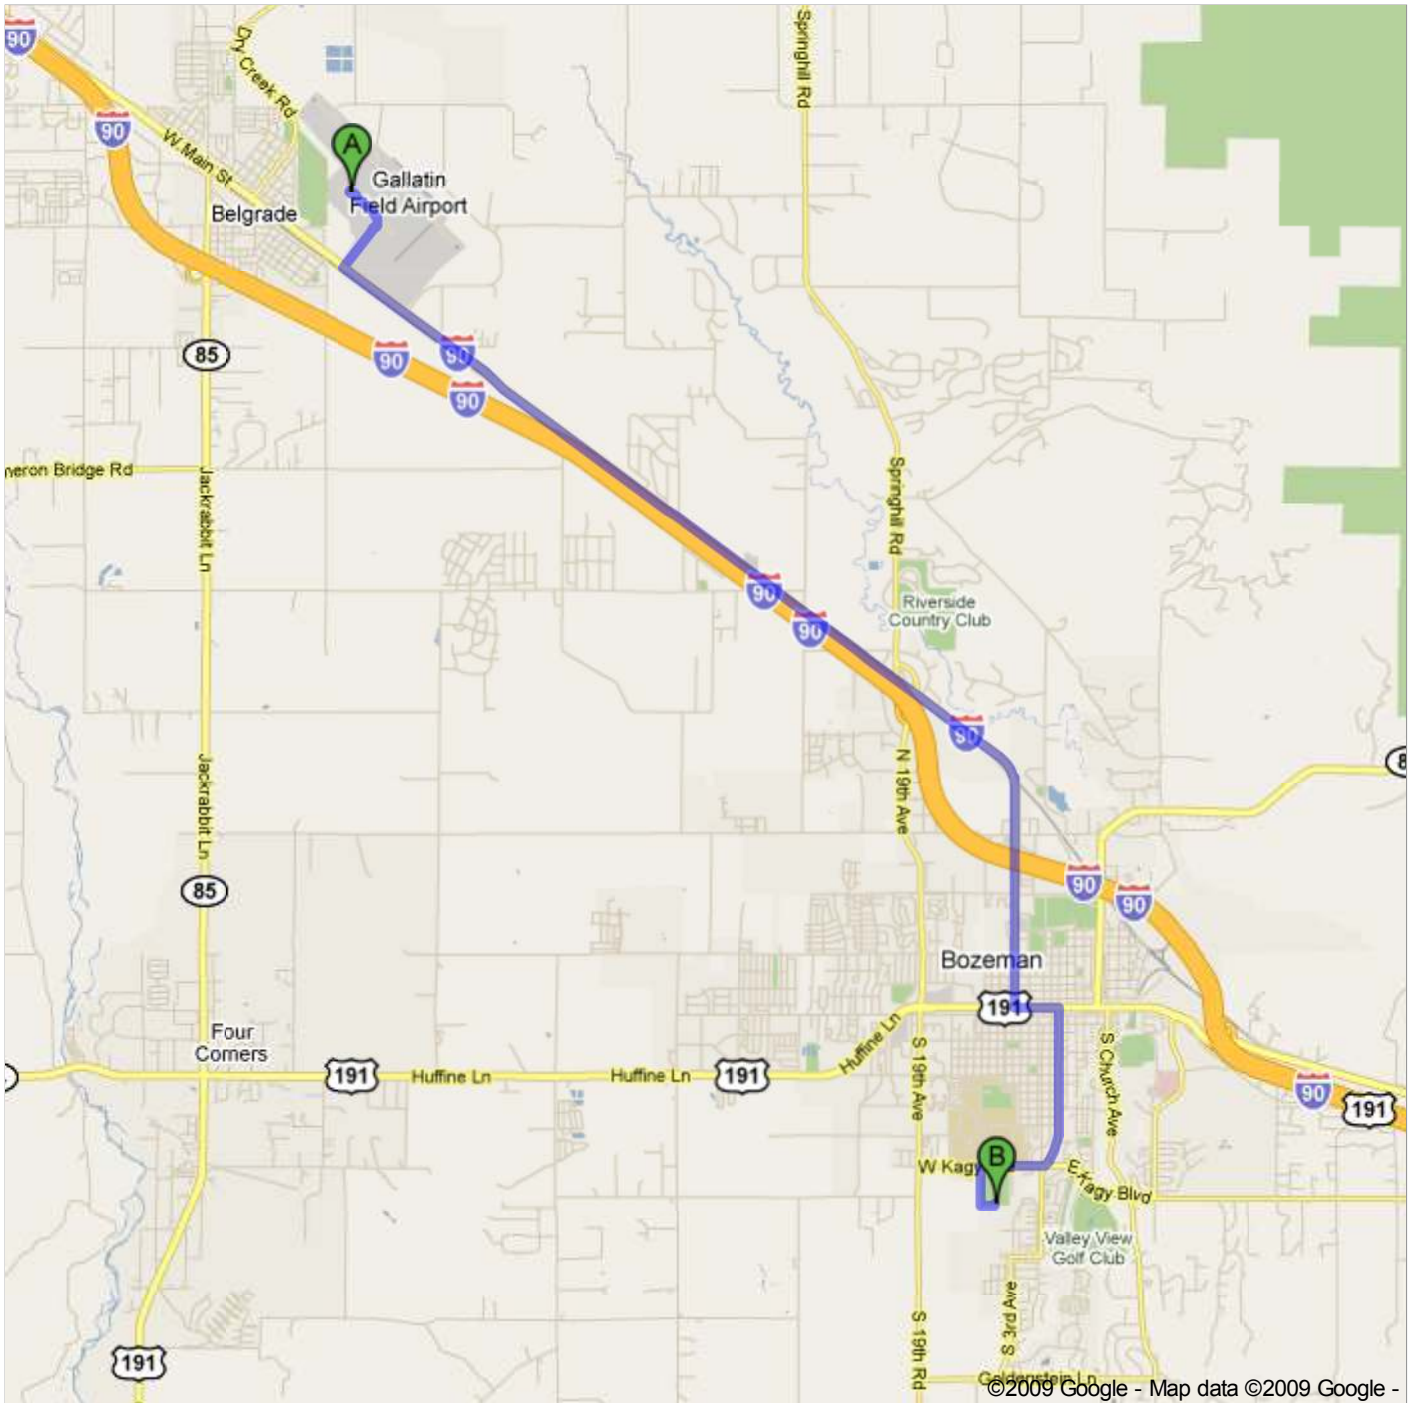

Directions to Bridger Photonics

2310 University Way, Bozeman, MT 59715-6504 - (406) 585-2774

12.4 mi – about 24 mins

Note: After the last direction (turn left at S 11th Ave), the road turns 90 degrees to the left (East). Continue to follow this road until it ends in our parking lot. This is shown on the map, but not described in the directions.

 Gallatin Field Airport , Belgrade, MT 59714

-
- | | | |
|---|---|----------------------------|
| 1. | Head southeast on Access toward Gallatin Field Rd | go 223 ft
total 223 ft |
| 2. | Continue onto Gallatin Field Rd
About 2 mins | go 0.8 mi
total 0.8 mi |
|  | 3. Turn left at I-90 Frontage W
About 13 mins | go 7.7 mi
total 8.6 mi |
| 4. | Continue onto N 7th Ave
About 2 mins | go 1.2 mi
total 9.7 mi |
|  | 5. Turn left at Huffine Ln/W Main St/US-191 N (signs for US-191)
About 1 min | go 0.4 mi
total 10.1 mi |
|  | 6. Turn right at S Willson Ave
About 3 mins | go 1.3 mi
total 11.4 mi |
|  | 7. Turn right at W Kagy Ave
About 1 min | go 0.5 mi
total 11.9 mi |
|  | 8. Turn left at S 11th Ave
Destination will be on the right
About 2 mins | go 0.5 mi
total 12.4 mi |

 Bridger Photonics
2310 University Way, Bozeman, MT 59715-6504 - (406) 585-2774

These directions are for planning purposes only. You may find that construction projects, traffic, weather, or other events may cause conditions to differ from the map results, and you should plan your route accordingly. You must obey all signs or notices regarding your route.

Map data ©2009 , Google